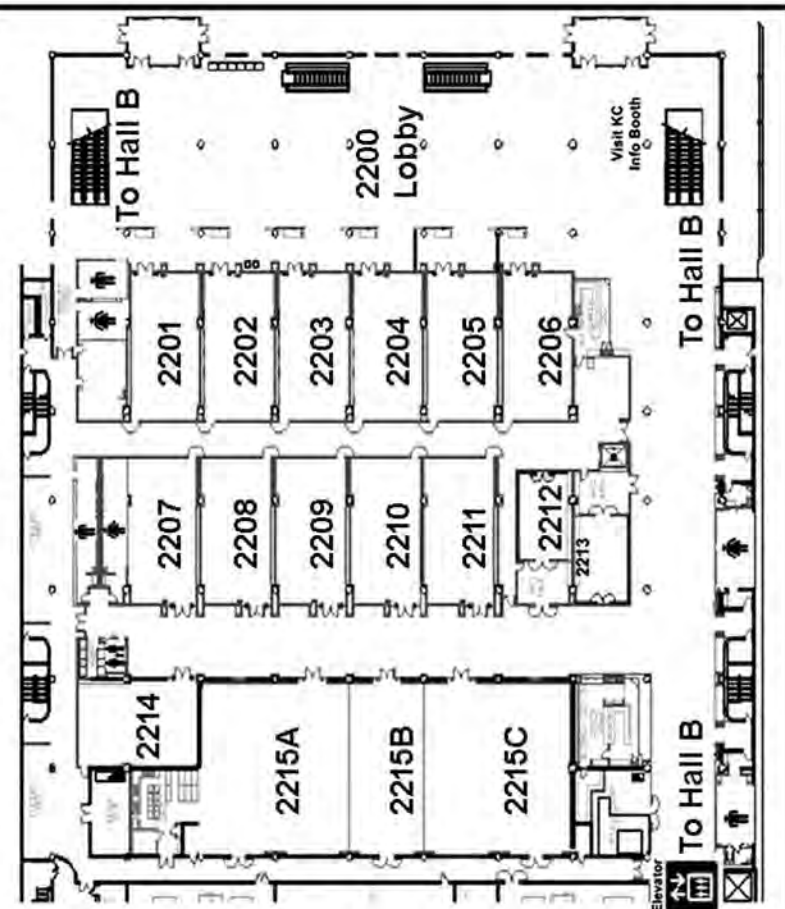

Kansas City Convention Center - Lower Level

13th Street

Municipal Auditorium

Central Street

Barney Allis Plaza